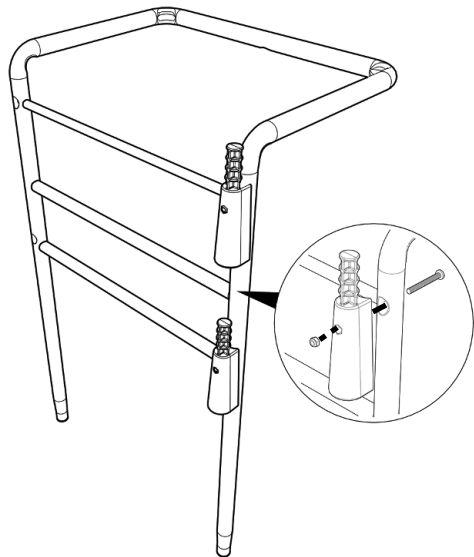

M5

ALLEN KEY

 **0.5 HR**

ITEM	DESCRIPTION	QTY
1	MINI TROLLEY BASE REFLO	1
2	UPRIGHT FRAME ASSEMBLY	1
3	3 PIECE LIDSET REFLO	1
4	5L SWING BUCKET (RED HANDLE)	1
5	5L SWING BUCKET (BLUE HANDLE)	1
6	WASTE BAG COVER MOULDING	1