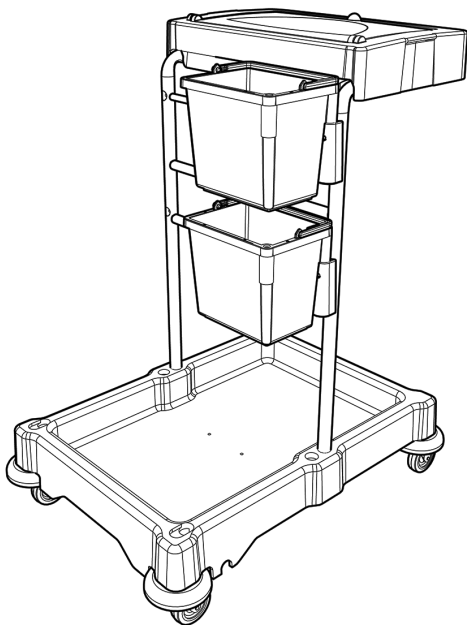

SM-1405

SMX-1405

Numatic

numatic.com

Original Instructions

M8

M8 X 25

M5 X 45

M5

ALLEN KEY

 **0.5 HR**

ITEM	DESCRIPTION	QTY
1	MINI TROLLEY BASE REFLO	1
2	UPRIGHT FRAME ASSEMBLY	1
3	3 PIECE LIDSET REFLO	1
4	5L SWING BUCKET (RED HANDLE)	1
5	5L SWING BUCKET (BLUE HANDLE)	1
6	WASTE BAG COVER MOULDING	1