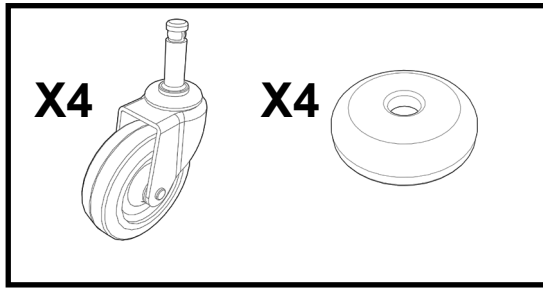

M5

ALLEN KEY

 **0.5 HR**

ITEM	DESCRIPTION	QTY
1	MINI TROLLEY BASE REFLO	1
2	UPRIGHT FRAME ASSEMBLY	1
3	3 PIECE LIDSET REFLO	1
4	5L SWING BUCKET (RED HANDLE)	1
5	5L SWING BUCKET (BLUE HANDLE)	1
6	WASTE BAG COVER MOULDING	1