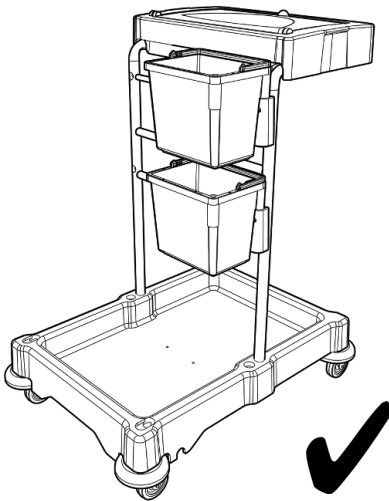

SM-1405

Numatic

numatic.com