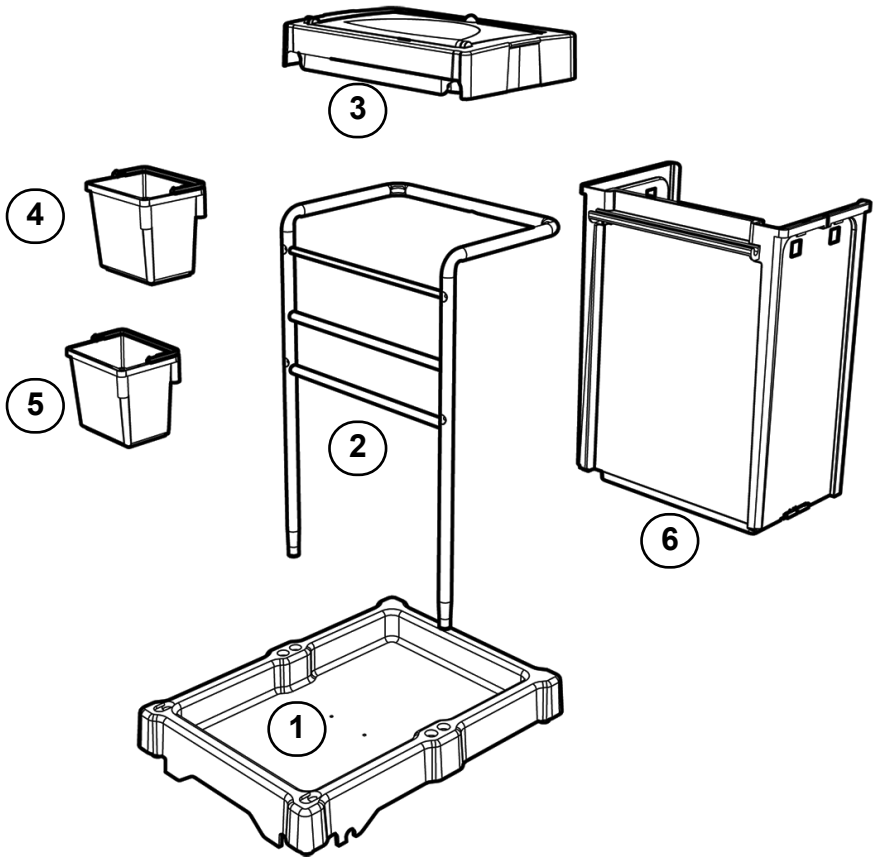

SM-1405

SMX-1405

Numatic

numatic.com

Original Instructions

M8

M8 X 25

M5 X 45

M5

ALLEN KEY

 **0.5 HR**

ITEM	DESCRIPTION	QTY
1	MINI TROLLEY BASE REFLO	1
2	UPRIGHT FRAME ASSEMBLY	1
3	3 PIECE LIDSET REFLO	1
4	5L SWING BUCKET (RED HANDLE)	1
5	5L SWING BUCKET (BLUE HANDLE)	1
6	WASTE BAG COVER MOULDING	1