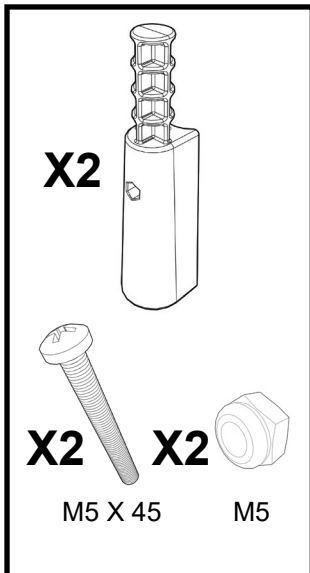

M5

ALLEN KEY

 **0.5 HR**

ITEM	DESCRIPTION	QTY
1	MINI TROLLEY BASE REFLO	1
2	UPRIGHT FRAME ASSEMBLY	1
3	3 PIECE LIDSET REFLO	1
4	5L SWING BUCKET (RED HANDLE)	1
5	5L SWING BUCKET (BLUE HANDLE)	1
6	WASTE BAG COVER MOULDING	1