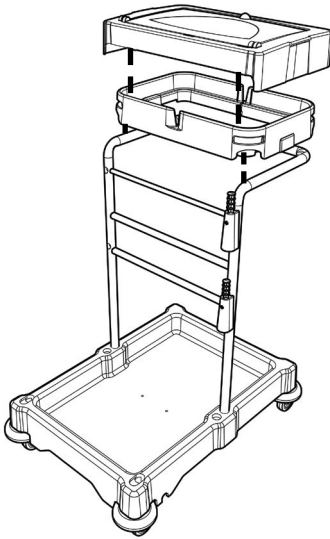

SM-1405

Numatic

numatic.com