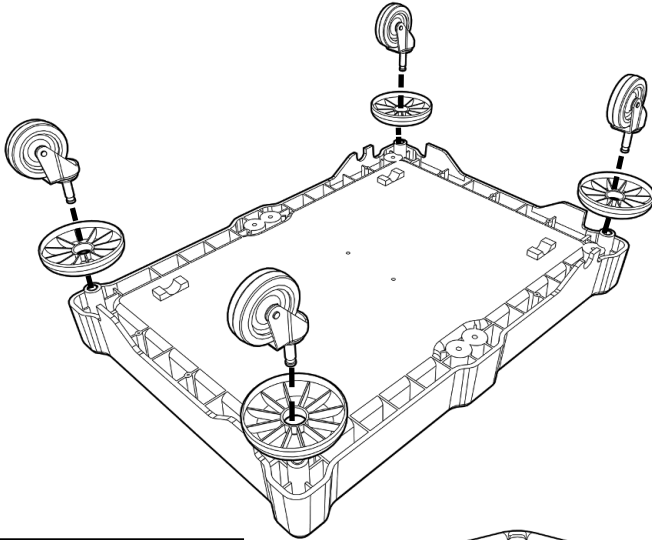

M5

ALLEN KEY

 **0.5 HR**

ITEM	DESCRIPTION	QTY
1	MINI TROLLEY BASE REFLO	1
2	UPRIGHT FRAME ASSEMBLY	1
3	3 PIECE LIDSET REFLO	1
4	5L SWING BUCKET (RED HANDLE)	1
5	5L SWING BUCKET (BLUE HANDLE)	1
6	WASTE BAG COVER MOULDING	1