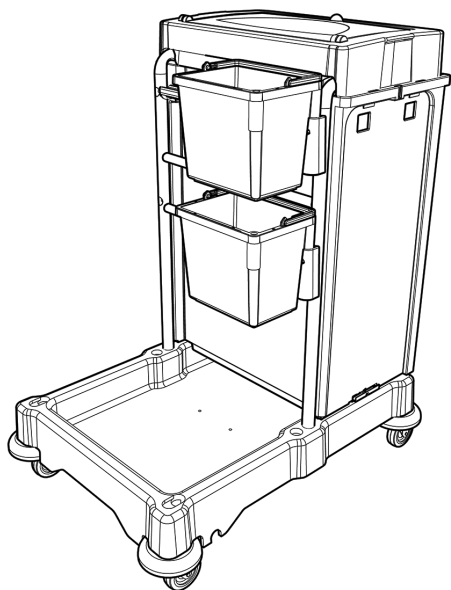

SM-1405

SMX-1405

Numatic

numatic.com

Original Instructions

M8

M8 X 25

M5 X 45

M5

ALLEN KEY

 **0.5 HR**

ITEM	DESCRIPTION	QTY
1	MINI TROLLEY BASE REFLO	1
2	UPRIGHT FRAME ASSEMBLY	1
3	3 PIECE LIDSET REFLO	1
4	5L SWING BUCKET (RED HANDLE)	1
5	5L SWING BUCKET (BLUE HANDLE)	1
6	WASTE BAG COVER MOULDING	1