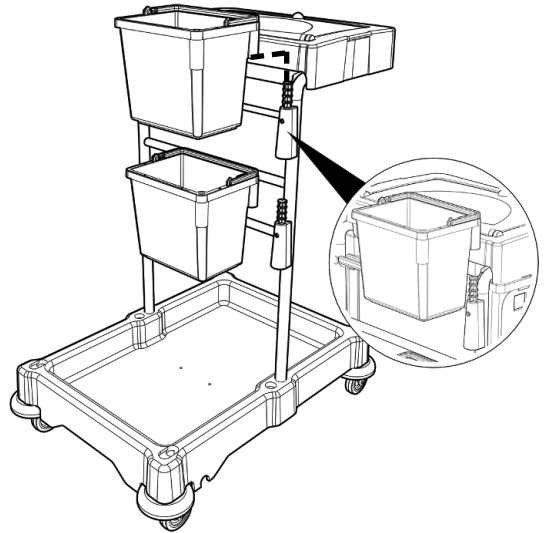

SM-1405

Numatic

numatic.com